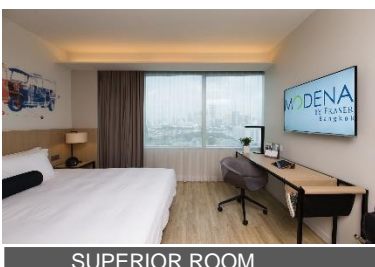

Room Type	Size (SQM)	01 <sup>st</sup> Night Package Room Rate/Night (THB)			OPTIONAL 02 <sup>nd</sup> RT-PCR Test On Day 5
		Single	Double	Additional Night (Room only)	
Superior Room	25	5,300	7,800	1,200	2,600.-net/person
Studio Executive	40	6,100	8,600	2,000	
Studio Premier	50	6,400	8,900	2,300	

Promo code: **TGPKG**

Package is non-refundable and pre-payment is required | Inclusions are mandatory | Flight details is required upon room reservation

SUPERIOR ROOM

24/7 GYM

STUDIO PREMIER

**MODENA BY FRASER BANGKOK**