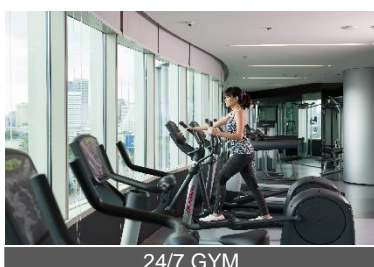

Promo code: **TGPKG**

Package is non-refundable and pre-payment is required | Inclusions are mandatory | Flight details is required upon room reservation

SUPERIOR ROOM

24/7 GYM

STUDIO PREMIER

**MODENA BY FRASER BANGKOK**